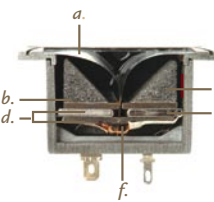

Beautiful presentation. Seamless design. Powerful performance. Centra by M·Design.

Patented Centra Speaker Technology

Centra Mid-Range Driver

- 2-Inch Centra Mid-Range Driver:**
- Inverted titanium diaphragm
 - High-excursion design
 - Long-throw, oversized, balanced suspension
 - Distortion shorting ring
 - Low-mass voice coil
 - Radial neodymium magnet
 - Extra large air vent

Audio Focus Line Source Tweeter

- 2-Inch AudioFocus™ Line Source Tweeter:**
- Ultra-light silk diaphragm
 - Patented line-source drive for wide dispersion
 - Foam damping material
 - Dual magnetic air gaps for high efficiency
 - High-energy neodymium magnets
 - Patented low-inductance, flat voice coil