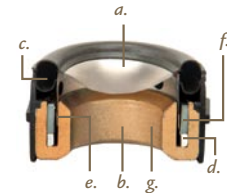

Experience the StreamLine “wall of sound” and the patented technology that drives it.

Line arrays of multiple drivers mean an extra tall sweet spot, surpassing the sound field of ordinary point source 2-way or 3-way speakers. We call it the “wall of sound” because you get powerful audio performance anywhere in the room. Line array technology gives you an entire column (“wall”) of sound as opposed to a single point source where only one speaker produces a full frequency range. The result is low distortion with exceptional dynamic range and incredible power handling.

The single wide-dispersion *Audio Focus* line-source tweeter produces crisp highs and pinpoint imaging that you can enjoy without having to sit in the “perfect” spot. Centra StreamLine Towers give you a concert-quality dynamic range for loud music and sound effects and clear, open sound for quiet, delicate passages.

Beautiful presentation. Seamless design. Powerful performance. Centra by M·Design.

Patented Centra Speaker Technology

Centra Mid-Range Driver

- 2-Inch Centra Mid-Range Driver:**
- Inverted titanium diaphragm
 - High-excursion design
 - Long-throw, oversized, balanced suspension
 - Distortion shorting ring
 - Low-mass voice coil
 - Radial neodymium magnet
 - Extra large air vent

Centra Woofer

- 4-inch Centra Woofer:**
- Inverted aluminum diaphragm
 - High-excursion rubber surround
 - Long-throw spider
 - Distortion shorting ring
 - Low-mass voice coil
 - Radial neodymium magnet