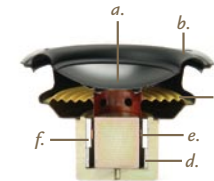

Centra Woofer

1. **4-inch Centra Woofer:**
1. Inverted aluminum diaphragm
  2. High-excursion rubber surround
  3. Long-throw spider
  4. Distortion shorting ring
  5. Low-mass voice coil
  6. Radial neodymium magnet

Features:

1. Towers feature the high-tech look of anodized aluminum with the warmth of hardwood finishing or high-gloss piano black accents
2. Line array of patented technology drivers means not one single driver has to be worked, resulting in ultra-fast response with ultra-low distortion for today's movies, music and video games
3. 11 qty. 2" *Centra Mid-Range* drivers feature inverted titanium domes and offer high-performance responsiveness
4. 4 qty. 4" *Centra Woofer* features inverted aluminum domes and provide a powerful extended frequency range
5. *AudioFocus™* Line-source Tweeter gives you a wide dispersion audio field for great sound anywhere in the room
6. *Centra Mid-Range*, *Centra Woofer* and *Audio Focus* drivers feature patented neodymium magnet structures, dual radius half-roll surrounds, and a large diaphragm-to-magnet clearance
7. Drivers are magnetically shielded for maximum performance around video equipment
8. Bi-wire-ready 24k gold-contact binding posts with jumper straps included
9. Internally wired with frequency specific Monster Cable®
10. Stylish design matches StreamLine Surround and Center Channel Speakers, M-Bass 1000 Subwoofers, Centra Consoles and other M·Design products (sold separately)

Specifications:

1. **Model:** MD CEN SLT7200
   Dimensions: 72" H X 8.5" W X 9.5" D
   Weight: Approximately 53 pounds each
   Configuration: Sold in pairs