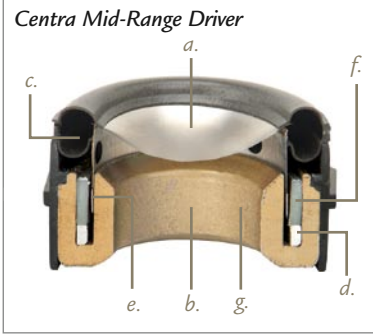

Beautiful presentation. Seamless design.

Powerful performance. Centra by M-Design.

M-Design's innovative SheerSight™ finish allows the video display to permeate through when in use while high-resolution drivers deliver a "wall of sound."

The InvisiSound VideoMirror Frame offers your home theater a "custom-look" without undertaking expensive custom installation.

Patented Centra™ Speaker Technology

2-Inch Centra Mid-Range Driver:

- a. Inverted titanium diaphragm
- b. High-excursion design
- c. Long-throw, oversized, balanced suspension
- d. Distortion shorting ring
- e. Low-mass voice coil
- f. Radial neodymium magnet
- g. Extra large air vent

3/4-Inch Centra Tweeter:

- a. Silk dome diaphragm
- b. Neodymium magnet structure
- c. Ferrofluid cooling
- d. Ultra-light copper-clad aluminum voice coil windings

Features:

- 1 Two-way mirror with innovative *SheerSight™* finish beautifully conceals video display when not in use
- 2 36 qty. (12 per channel on model 3000) 2" *Centra Mid-Range* drivers feature inverted titanium domes and offer high-performance responsiveness
- 3 3 qty. (1 per channel on model 3000) 3/4" *Centra Tweeters* give you a wide dispersion audio field for great sound anywhere in the room
- 4 Velvet shadow mount gives flat screen TVs a "floating" appearance
- 5 Mountable on wall (bracket included) or on a Centra A/V Console with optional mounting kit (sold separately)
- 6 Stylish design matches Centra StreamLine™ Surrounds, M·Bass 1000 Subwoofers and Centra A/V Consoles (sold separately)