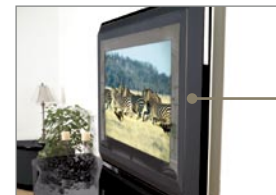

Features:

1. 1 Two-way mirror with innovative *SheerSight™* finish beautifully conceals video display when not in use
2. 2 36 qty. (12 per channel on model 3000) 2" *Centra Mid-Range* drivers feature inverted titanium domes and offer high-performance responsiveness
3. 3 3 qty. (1 per channel on model 3000) 3/4" *Centra Tweeters* give you a wide dispersion audio field for great sound anywhere in the room
4. 4 Velvet shadow mount gives flat screen TVs a "floating" appearance
5. 5 Mountable on wall (bracket included) or on a Centra A/V Console with optional mounting kit (sold separately)
6. 6 Stylish design matches Centra StreamLine™ Surrounds, M·Bass 1000 Subwoofers and Centra A/V Consoles (sold separately)

choice of high-gloss piano black or light cherry hardwood finishes complements home décor

1. 7 Magnetically—shielded drivers for maximum performance around video equipment
2. 8 Ultra-thin profile—only 5" deep
3. 9 24k gold-contact binding posts

Specifications:

Model: MD CEN ISM3000 BK
MD CEN ISM3000 LCH
(displays up to 50")

Dimensions: 42" H X 61" W X 5" D

Weight: Approximately 142 pounds