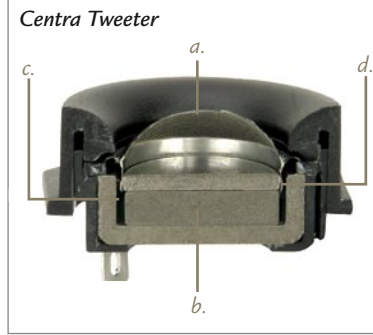

Artistic design transitions the modern look of plasma into the home.

Mounted to a Centra Console or hung directly on a wall, the VideoMirror Frame beautifully conceals audio and video components from view. A gorgeous frame with your choice of piano black or light cherry finishes houses reference-quality left, right and center speakers behind detachable grilles, while a two-way mirror featuring M-Design's innovative *SheerSight™* finish reflects room images when the display is off and allows pictures to permeate through when in use.

The InvisiSound VideoMirror Frame offers your home theater a "custom-look" without undertaking expensive custom installation.

Patented Centra™ Speaker Technology

2-Inch Centra Mid-Range Driver:

- a. Inverted titanium diaphragm
- b. High-excursion design
- c. Long-throw, oversized, balanced suspension
- d. Distortion shorting ring
- e. Low-mass voice coil
- f. Radial neodymium magnet
- g. Extra large air vent

3/4-Inch Centra Tweeter:

- a. Silk dome diaphragm
- b. Neodymium magnet structure
- c. Ferrofluid cooling
- d. Ultra-light copper-clad aluminum voice coil windings

Features:

- 1 Two-way mirror with innovative *SheerSight™* finish beautifully conceals video display when not in use
- 2 36 qty. (12 per channel on model 3000) 2" *Centra Mid-Range* drivers feature inverted titanium domes and offer high-performance responsiveness
- 3 3 qty. (1 per channel on model 3000) 3/4" *Centra Tweeters* give you a wide dispersion audio field for great sound anywhere in the room
- 4 Velvet shadow mount gives flat screen TVs a "floating" appearance
- 5 Mountable on wall (bracket included) or on a Centra A/V Console with optional mounting kit (sold separately)
- 6 Stylish design matches Centra StreamLine™ Surrounds, M·Bass 1000 Subwoofers and Centra A/V Consoles (sold separately)